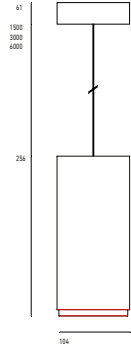

Product Manual

Mono 100 Suspension Downlighter Type 1

IILUS

Mono 100 Suspension Type 1

Suspension mounted ceiling luminaire with rotationally symmetrical spot, flood or wide flood optics, high colour reproduction, fixed orientation. High pressure die-cast powdercoated facade with inset detail. Integrated driver. Active power factor correction, current regulation, voltage spike protection. Optional spreader lens, linear spreader lens, diffuser lens, or hex louvre; factory fitted.

| 14W | SP - 15° | FL - 30° | WFL - 60° |
|--------|----------|----------|-----------|
| 2700°K | 956lm | 1013lm | 981lm |
| 3000°K | 953lm | 942lm | 1037lm |
| 4000°K | 1127lm | 1095lm | 1132lm |
| 19W | SP - 15° | FL - 30° | WFL - 60° |
| 2700°K | 1314lm | 1300lm | 1350lm |
| 3000°K | 1320lm | 1300lm | 1436lm |
| 4000°K | 1548lm | 1508lm | 1568lm |
| 27W | SP - 15° | FL - 30° | WFL - 60° |
| 2700°K | 1763lm | 1750lm | 1765lm |
| 3000°K | 1781lm | 1770lm | 1939lm |
| 4000°K | 2091lm | 2029lm | 2110lm |